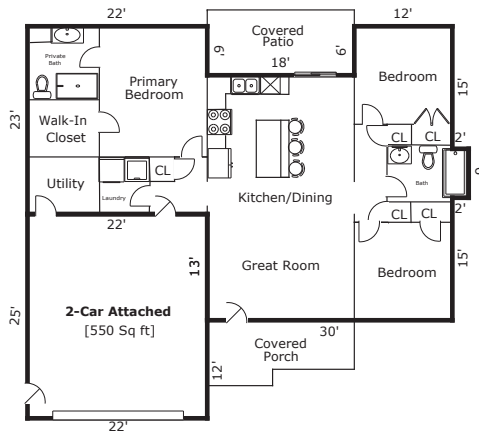

the Brunswick

EXCLUSIVE BUILDER

LUTZ
CUSTOM HOMES LLC
419.562.0712

3 BED

2 BATH

2 CAR GARAGE

1,490 SQ FT

The Brunswick: 1490 Sq Ft