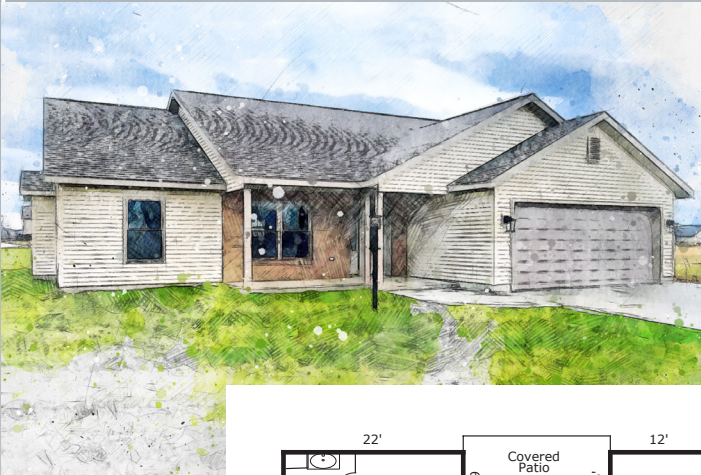

the Brunswick

EXCLUSIVE BUILDER

LUTZ
CUSTOM HOMES LLC
419.562.0712

3 BED

2 BATH

2 CAR GARAGE

1,490 SQ FT

The Brunswick: 1490 Sq Ft