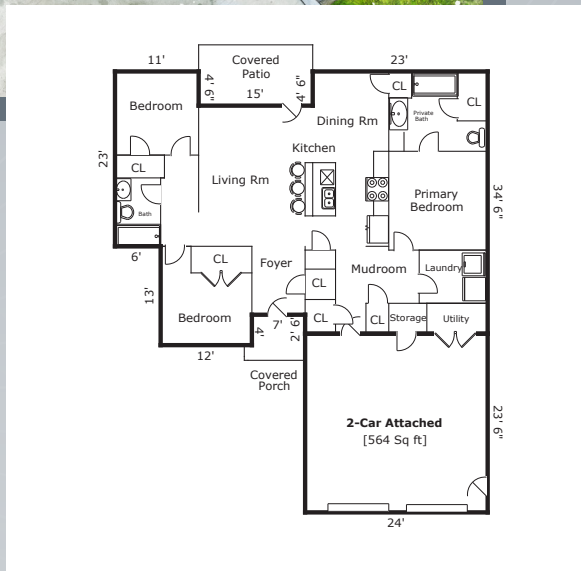

the Smyrna

EXCLUSIVE BUILDER

LUTZ
 CUSTOM HOMES LLC
 419.562.0712

 **3 BED**

 **2 BATH**

 **2 CAR GARAGE**

 **1,550 SQ FT**

Kottages
 of
 Kincofa